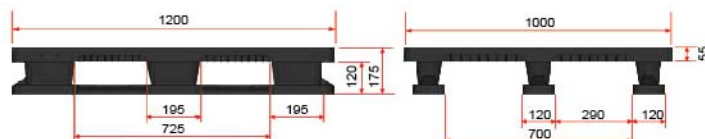

Style	: Stackable	Static Load	: 3500 kg
Bottom Support	: 3 Runners	Dynamic Load	: 2000 kg (wrapping)
Material	: PP	Racking Load*	: 600 kg (For Selective Racking) (wrapping)