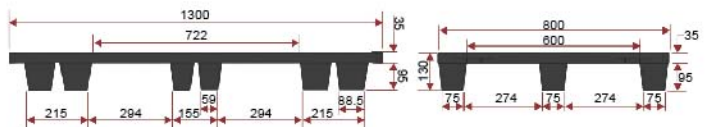

Style : Nestable | Static Load : 2000 kg
Bottom Support : 18 Feet | Dynamic Load : 1000 kg (wrapping)
Material : PP | Racking Load : N/A kg