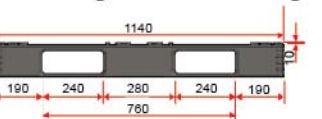

Static Load : 3000 kg

Dynamic Load : 2000 kg

(wrapping)

Racking Load : N/A kg