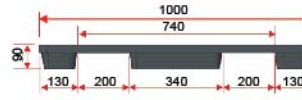

# Sello Series Oneway & Export Pallets

**SEL 1010 SH** Sello Nestable Pallet 1010 SH  
Size 1000x1000x90 mm.

2 way N/A N/A

Style : Nestable  
Bottom Support : 3 Runners  
Material : PP

Static Load : 2500 kg  
Dynamic Load : 2000 kg (wrapping)  
Racking Load : N/A kg