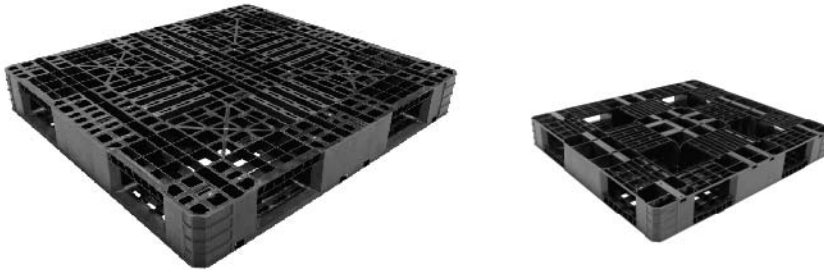

# Tyran Series Oneway & Export Pallets

Style : Full-Perimeter

Bottom Support : Cross

Material : PP

No	Item No	Size WxLxH (mm.)	Static Load (kg.)	Dynamic Load (wrapping) (kg.)	Racking Load (selective) (kg.)	Steel Reinforced	Drawing Specification (mm.)
1	WLV 1113 TY	1100x1300x140	4500	1650	N/A	NO	
2	WLV 1135 TY	1100x1350x140	4500	1650	N/A	NO	