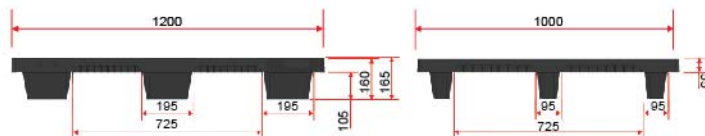

Style	: Nestable	Static Load	: 3000 kg
Bottom Support	: 9 Feet	Dynamic Load	: 1500 kg (wrapping)
Material	: PP	Racking Load	: N/A kg