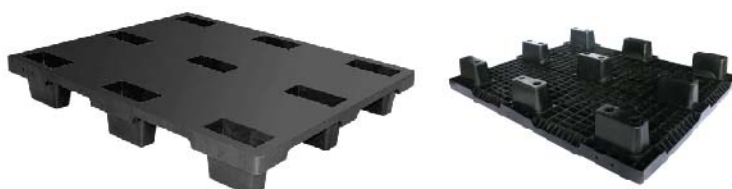

NMS 1012 NR Raptor Nestable Solid Pallet 1012

Size 1000x1200x160 mm.