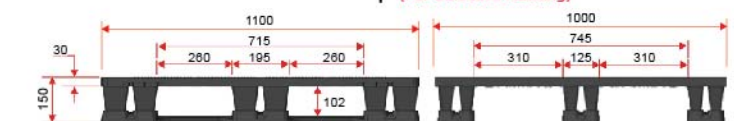

Utah Series Oneway & Export Pallets

SLV 1011 UT Utah 3 Runners Pallet 1011
Size 1000x1100x150 mm.

4 way 4 way 2 way

Style : Stackable | Static Load : 2000 kg
Bottom Support : 3 Runners | Dynamic Load : 1000 kg (wrapping)
Material : PP | Racking Load* : 300 kg (For Selective Racking)

SLV 1012 UT Utah 3 Runners Pallet 1012
Size 1000x1200x150 mm.

4 way 4 way 2 way

Style : Stackable | Static Load : 2000 kg
Bottom Support : 3 Runners | Dynamic Load : 1000 kg (wrapping)
Material : PP | Racking Load* : 300 kg (For Selective Racking)

SLV 1111 UT Utah 3 Runners Pallet 1111
Size 1100x1100x150 mm.

4 way 4 way 2 way

Style : Stackable | Static Load : 2000 kg
Bottom Support : 3 Runners | Dynamic Load : 1000 kg (wrapping)
Material : PP | Racking Load* : 300 kg (For Selective Racking)

SLS 1011 UT Utah 3 Runners Solid Pallet 1011
Size 1000x1100x150 mm.

4 way 4 way 2 way

Style : Stackable | Static Load : 2000 kg
Bottom Support : 3 Runners | Dynamic Load : 1000 kg (wrapping)
Material : PP | Racking Load* : 300 kg (For Selective Racking)

SLS 1012 UT Utah 3 Runners Solid Pallet 1012
Size 1000x1200x150 mm.

4 way 4 way 2 way

Style : Stackable | Static Load : 2000 kg
Bottom Support : 3 Runners | Dynamic Load : 1000 kg (wrapping)
Material : PP | Racking Load* : 300 kg (For Selective Racking)

SLS 1111 UT Utah 3 Runners Solid Pallet 1111
Size 1100x1100x150 mm.

4 way 4 way 2 way

Style : Stackable | Static Load : 2000 kg
Bottom Support : 3 Runners | Dynamic Load : 1000 kg (wrapping)
Material : PP | Racking Load* : 300 kg (For Selective Racking)

Remark: *Racking load is specified under Selective rack. However, Racking load capability may vary with different product packaging, and different fork entry. Under other type of rack such as Drive-In rack, please contact salesperson.