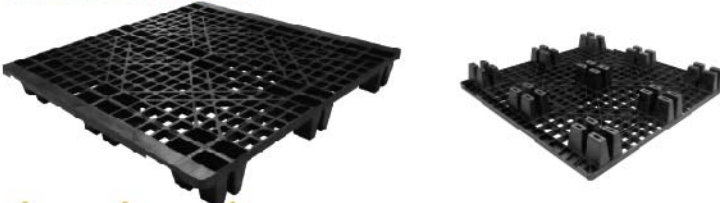

NLV 1111 UT Utah Nestable Pallet 1111
Size 1100x1100x130 mm.