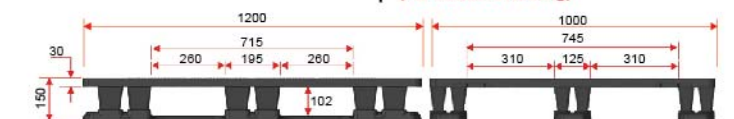

Utah Series Oneway & Export Pallets

SLV 1011 UT Utah 3 Runners Pallet 1011
Size 1000x1100x150 mm.

4 way 4 way 2 way

Style : Stackable | Static Load : 2000 kg
Bottom Support : 3 Runners | Dynamic Load : 1000 kg (wrapping)
Material : PP | Racking Load* : 300 kg (For Selective Racking)

SLV 1012 UT Utah 3 Runners Pallet 1012
Size 1000x1200x150 mm.

4 way 4 way 2 way

Style : Stackable | Static Load : 2000 kg
Bottom Support : 3 Runners | Dynamic Load : 1000 kg (wrapping)
Material : PP | Racking Load* : 300 kg (For Selective Racking)

SLV 1111 UT Utah 3 Runners Pallet 1111
Size 1100x1100x150 mm.

4 way 4 way 2 way

Style : Stackable | Static Load : 2000 kg
Bottom Support : 3 Runners | Dynamic Load : 1000 kg (wrapping)
Material : PP | Racking Load* : 300 kg (For Selective Racking)

SLS 1011 UT Utah 3 Runners Solid Pallet 1011
Size 1000x1100x150 mm.

4 way 4 way 2 way

Style : Stackable | Static Load : 2000 kg
Bottom Support : 3 Runners | Dynamic Load : 1000 kg (wrapping)
Material : PP | Racking Load* : 300 kg (For Selective Racking)

SLS 1012 UT Utah 3 Runners Solid Pallet 1012
Size 1000x1200x150 mm.

4 way 4 way 2 way

Style : Stackable | Static Load : 2000 kg
Bottom Support : 3 Runners | Dynamic Load : 1000 kg (wrapping)
Material : PP | Racking Load* : 300 kg (For Selective Racking)

SLS 1111 UT Utah 3 Runners Solid Pallet 1111
Size 1100x1100x150 mm.

4 way 4 way 2 way

Style : Stackable | Static Load : 2000 kg
Bottom Support : 3 Runners | Dynamic Load : 1000 kg (wrapping)
Material : PP | Racking Load* : 300 kg (For Selective Racking)

Remark: *Racking load is specified under Selective rack. However, Racking load capability may vary with different product packaging, and different fork entry. Under other type of rack such as Drive-In rack, please contact salesperson.