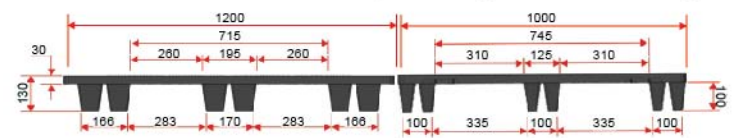

Style : Nestable | Static Load : 2000 kg
Bottom Support : 36 Feet | Dynamic Load : 1000 kg (wrapping)
Material : PP | Racking Load : N/A kg