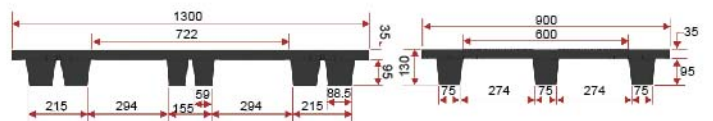

Style : Nestable | Static Load : 2000 kg
Bottom Support : 18 Feet | Dynamic Load : 1000 kg (wrapping)
Material : PP | Racking Load : N/A kg