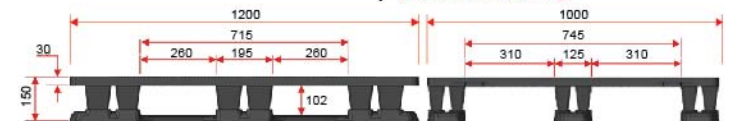

Utah Series Oneway & Export Pallets

SLV 1011 UT Utah 3 Runners Pallet 1011
Size 1000x1100x150 mm.

4 way 4 way 2 way

Style : Stackable | Static Load : 2000 kg
Bottom Support : 3 Runners | Dynamic Load : 1000 kg (wrapping)
Material : PP | Racking Load* : 300 kg (For Selective Racking)

SLV 1012 UT Utah 3 Runners Pallet 1012
Size 1000x1200x150 mm.

4 way 4 way 2 way

Style : Stackable | Static Load : 2000 kg
Bottom Support : 3 Runners | Dynamic Load : 1000 kg (wrapping)
Material : PP | Racking Load* : 300 kg (For Selective Racking)

SLV 1111 UT Utah 3 Runners Pallet 1111
Size 1100x1100x150 mm.

4 way 4 way 2 way

Style : Stackable | Static Load : 2000 kg
Bottom Support : 3 Runners | Dynamic Load : 1000 kg (wrapping)
Material : PP | Racking Load* : 300 kg (For Selective Racking)

SLS 1011 UT Utah 3 Runners Solid Pallet 1011
Size 1000x1100x150 mm.

4 way 4 way 2 way

Style : Stackable | Static Load : 2000 kg
Bottom Support : 3 Runners | Dynamic Load : 1000 kg (wrapping)
Material : PP | Racking Load* : 300 kg (For Selective Racking)

SLS 1012 UT Utah 3 Runners Solid Pallet 1012
Size 1000x1200x150 mm.

4 way 4 way 2 way

Style : Stackable | Static Load : 2000 kg
Bottom Support : 3 Runners | Dynamic Load : 1000 kg (wrapping)
Material : PP | Racking Load* : 300 kg (For Selective Racking)

SLS 1111 UT Utah 3 Runners Solid Pallet 1111
Size 1100x1100x150 mm.

4 way 4 way 2 way

Style : Stackable | Static Load : 2000 kg
Bottom Support : 3 Runners | Dynamic Load : 1000 kg (wrapping)
Material : PP | Racking Load* : 300 kg (For Selective Racking)

Remark: *Racking load is specified under Selective rack. However, Racking load capability may vary with different product packaging, and different fork entry. Under other type of rack such as Drive-In rack, please contact salesperson.