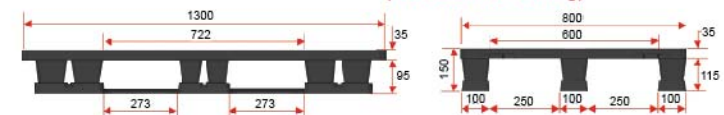

Style : Stackable
Bottom Support : 3 Runners
Material : PP
Static Load : 2000 kg
Dynamic Load : 1000 kg (wrapping)
Racking Load* : 200 kg (For Selective Racking)