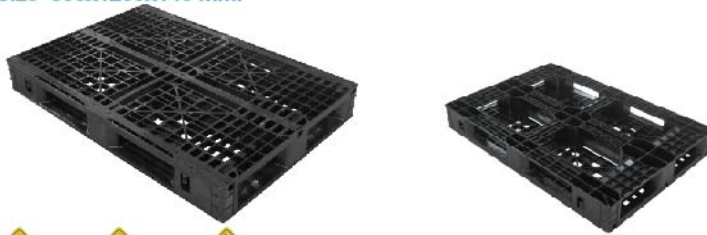

WMV 0812 NR Spino 6 Runners Pallet 0812
Size 800x1200x140 mm.

4 way 4 way N/A

Style : Full-Perimeter
Bottom Support : Cross
Material : HDPE
Static Load : 4000 kg
Dynamic Load : 1000 kg (wrapping)
Racking Load : N/A kg