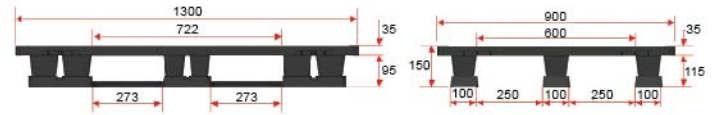

## SLV 0913 UT Utah 3 Runners Pallet 0913

Size 900x1300x150 mm.

4 way 4 way 2 way

Style : Stackable  
 Bottom Support : 3 Runners  
 Material : PP  
 Static Load : 2000 kg  
 Dynamic Load : 1000 kg (wrapping)  
 Racking Load\* : 200 kg (For Selective Racking)