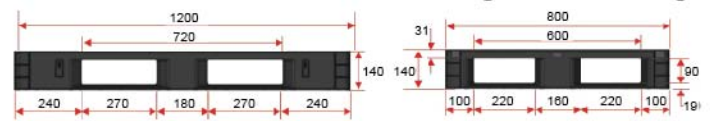

Spino Series Oneway & Export Pallets

WLV 0812 NR Spino 6 Runners Export Pallet 0812
Size 800x1200x140 mm.

4 way 4 way N/A

Style : Full-Perimeter
Bottom Support : Cross
Material : PP
Static Load : 3000 kg
Dynamic Load : 1000 kg (wrapping)
Racking Load : N/A kg

WMV 0812 NR Spino 6 Runners Pallet 0812
Size 800x1200x140 mm.

4 way 4 way N/A

Style : Full-Perimeter
Bottom Support : Cross
Material : HDPE
Static Load : 4000 kg
Dynamic Load : 1000 kg (wrapping)
Racking Load : N/A kg

WMV 0812 SS-3 Spino 6 Runners Pallet 0812 with steel reinforced
Size 800x1200x140 mm.

4 way 4 way N/A

Style : Full-Perimeter
Bottom Support : Cross
Material : HDPE
Static Load : 4500 kg
Dynamic Load : 1500 kg (wrapping)
Racking Load : 1000 kg

Style : Full-Perimeter
Bottom Support : Cross
Material : PP

4 way 4 way N/A

No	Item No	Size WxLxH (mm.)	Static Load (kg.)	Dynamic Load (wrapping) (kg.)	Racking Load (selective) (kg.)	Steel Reinforced	Drawing Specification (mm.)
1	WLV 1010 NR	1016x1016x122	3000	1500	N/A	NO	
2	WLV 1011 NR	1016x1100x122	3000	1500	N/A	NO	
3	WLV 1012 NR	1016x1219x122	3000	1500	N/A	NO	
4	WLV 1111 NR	1100x1100x122	3000	1500	N/A	NO	
5	WLV 1112 NR	1100x1219x122	3000	1500	N/A	NO