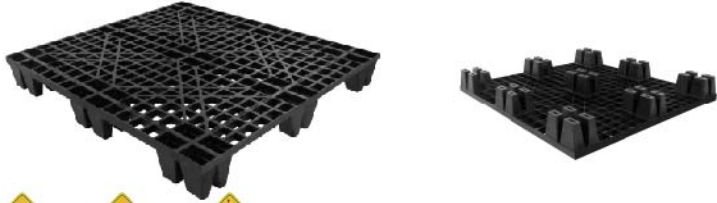

Utah Series Oneway & Export Pallets

NLV 1011 UT Utah Nestable Pallet 1011
Size 1000x1100x130 mm.