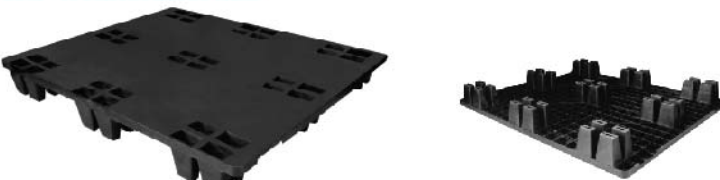

NLS 1012 UT Utah Nestable Solid Pallet 1012
Size 1000x1200x130 mm.