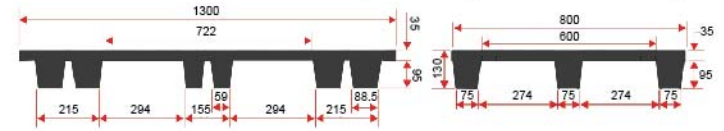

Style : Nestable
Bottom Support : 18 Feet
Material : PP
Static Load : 2000 kg
Dynamic Load : 1000 kg (wrapping)
Racking Load : N/A kg