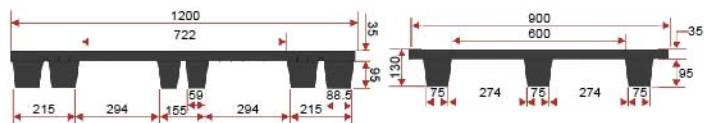

Style : Nestable | Static Load : 2000 kg
Bottom Support : 18 Feet | Dynamic Load : 1000 kg (wrapping)
Material : PP | Racking Load : N/A kg