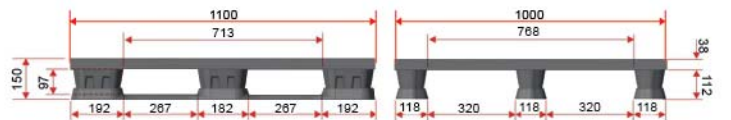

**NLT 1012 LG** Liga Nestable Pallet 1012  
Size 1000x1200x130 mm.

Style : Nestable | Static Load : 1000 kg  
Bottom Support : 9 Feet | Dynamic Load : 1000 kg (wrapping)  
Material : PP | Racking Load : N/A kg

**NLT 1111 LG** Liga Nestable Pallet 1111  
Size 1100x1100x130 mm.

Style : Nestable | Static Load : 1000 kg  
Bottom Support : 9 Feet | Dynamic Load : 1000 kg (wrapping)  
Material : PP | Racking Load : N/A kg

**SLT 1011 LG** Liga 3 Runners Pallet 1011  
Size 1000x1100x150 mm.

Style : Stackable | Static Load : 1000 kg  
Bottom Support : 3 Runners | Dynamic Load : 1000 kg (wrapping)  
Material : PP | Racking Load : N/A kg