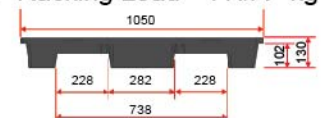

# Cory Series Oneway & Export Pallets

**BLS 1010 MH** Cory Nestable Pallet 1010 MH  
Size 1050x1050x130 mm.

4 way 2 way 2 way

Style : Nestable  
Bottom Support : 9 Feet  
Material : PP

Static Load : 2000 kg  
Dynamic Load : 1000 kg (wrapping)  
Racking Load : N/A kg