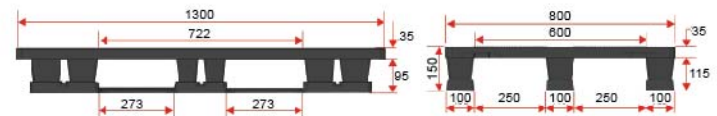

Utah Series Oneway & Export Pallets

SLV 0913 UT Utah 3 Runners Pallet 0913

Size 900x1300x150 mm.

4 way 4 way 2 way

Style : Stackable
Bottom Support : 3 Runners
Material : PP
Static Load : 2000 kg
Dynamic Load : 1000 kg (wrapping)
Racking Load* : 200 kg (For Selective Racking)

SLS 0812 UT Utah 3 Runners Solid Pallet 0812

Size 800x1200x150 mm.

4 way 4 way 2 way

Style : Stackable
Bottom Support : 3 Runners
Material : PP
Static Load : 2000 kg
Dynamic Load : 1000 kg (wrapping)
Racking Load* : 200 kg (For Selective Racking)

SLS 0813 UT Utah 3 Runners Solid Pallet 0813

Size 800x1300x150 mm.

4 way 4 way 2 way

Style : Stackable
Bottom Support : 3 Runners
Material : PP
Static Load : 2000 kg
Dynamic Load : 1000 kg (wrapping)
Racking Load* : 200 kg (For Selective Racking)

SLS 0912 UT Utah 3 Runners Solid Pallet 0912

Size 900x1200x150 mm.

4 way 4 way 2 way

Style : Stackable
Bottom Support : 3 Runners
Material : PP
Static Load : 2000 kg
Dynamic Load : 1000 kg (wrapping)
Racking Load* : 200 kg (For Selective Racking)

SLS 0913 UT Utah 3 Runners Solid Pallet 0913

Size 900x1300x150 mm.

4 way 4 way 2 way

Style : Stackable
Bottom Support : 3 Runners
Material : PP
Static Load : 2000 kg
Dynamic Load : 1000 kg (wrapping)
Racking Load* : 200 kg (For Selective Racking)