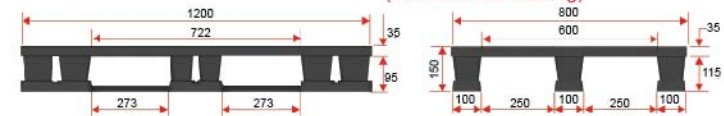

Style : Stackable
Bottom Support : 3 Runners
Material : PP
Static Load : 2000 kg
Dynamic Load : 1000 kg (wrapping)
Racking Load* : 200 kg (For Selective Racking)