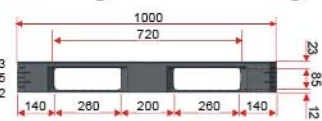

Static Load : 3000 kg

Dynamic Load : 1500 kg

(wrapping)

Racking Load : N/A kg