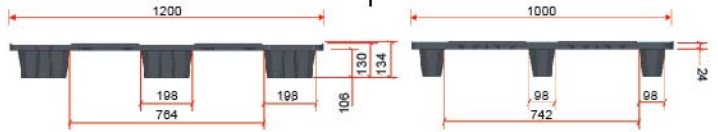

Style : Nestable
Bottom Support : 9 Feet
Material : PP
Static Load : 1000 kg
Dynamic Load : 1000 kg
Racking Load : N/A kg (wrapping)