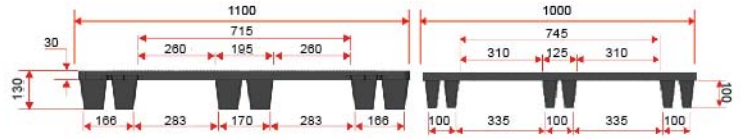

Style : Nestable | Static Load : 2000 kg
Bottom Support : 36 Feet | Dynamic Load : 1000 kg (wrapping)
Material : PP | Racking Load : N/A kg