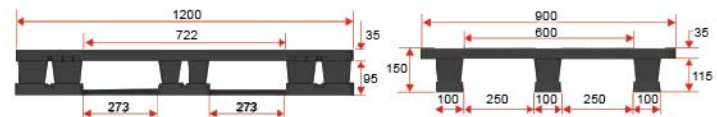

Utah Series Oneway & Export Pallets

SLV 0913 UT Utah 3 Runners Pallet 0913

Size 900x1300x150 mm.

4 way 4 way 2 way

Style : Stackable
Bottom Support : 3 Runners
Material : PP
Static Load : 2000 kg
Dynamic Load : 1000 kg (wrapping)
Racking Load* : 200 kg (For Selective Racking)

SLS 0812 UT Utah 3 Runners Solid Pallet 0812

Size 800x1200x150 mm.

4 way 4 way 2 way

Style : Stackable
Bottom Support : 3 Runners
Material : PP
Static Load : 2000 kg
Dynamic Load : 1000 kg (wrapping)
Racking Load* : 200 kg (For Selective Racking)

SLS 0813 UT Utah 3 Runners Solid Pallet 0813

Size 800x1300x150 mm.

4 way 4 way 2 way

Style : Stackable
Bottom Support : 3 Runners
Material : PP
Static Load : 2000 kg
Dynamic Load : 1000 kg (wrapping)
Racking Load* : 200 kg (For Selective Racking)

SLS 0912 UT Utah 3 Runners Solid Pallet 0912

Size 900x1200x150 mm.

4 way 4 way 2 way

Style : Stackable
Bottom Support : 3 Runners
Material : PP
Static Load : 2000 kg
Dynamic Load : 1000 kg (wrapping)
Racking Load* : 200 kg (For Selective Racking)

SLS 0913 UT Utah 3 Runners Solid Pallet 0913

Size 900x1300x150 mm.

4 way 4 way 2 way

Style : Stackable
Bottom Support : 3 Runners
Material : PP
Static Load : 2000 kg
Dynamic Load : 1000 kg (wrapping)
Racking Load* : 200 kg (For Selective Racking)