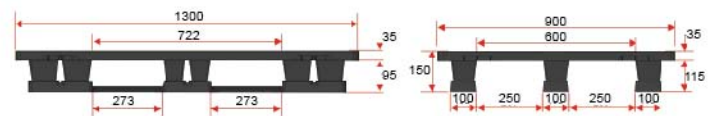

4 way 4 way 2 way

Style : Stackable
Bottom Support : 3 Runners
Material : PP
Static Load : 2000 kg
Dynamic Load : 1000 kg (wrapping)
Racking Load* : 200 kg (For Selective Racking)