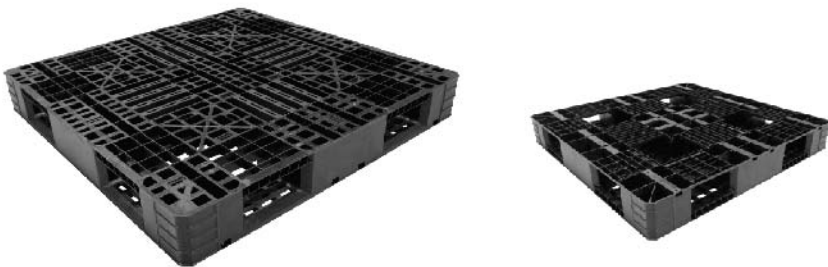

Style : Full-Perimeter

Bottom Support : Cross

Material : PP

No	Item No	Size WxLxH (mm.)	Static Load (kg.)	Dynamic Load (wrapping) (kg.)	Racking Load (selective) (kg.)	Steel Reinforced	Drawing Specification (mm.)
1	WLV 1010 TY	1000x1000x140	4500	2000	N/A	NO	
2	WLV 1010 TYSS-2	1000x1000x140	4500	2000	400	YES	
3	WLV 1010 TYSS-4	1000x1000x140	4500	2000	600	YES	
4	WLV 1011 TY	1000x1100x140	4500	2000	N/A	NO	
5	WLV 1011 TYSS-2	1000x1100x140	4500	2000	400	YES	
6	WLV 1011 TYSS-4	1000x1100x140	4500	2000	600	YES