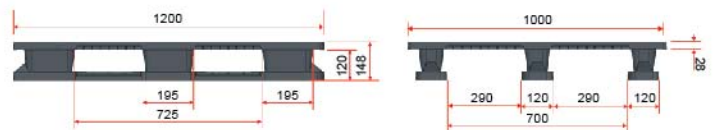

Caudip Series

Oneway & Export Pallets

NLV 1012 NR Caudip Nestable Pallet 1012

Size 1000x1200x133 mm.

4 way 4 way 4 way

Style	: Nestable	Static Load	: 2000 kg
Bottom Support	: 9 Feet	Dynamic Load	: 1000 kg (wrapping)
Material	: PP	Racking Load	: N/A kg

NLS 1012 NR Caudip Nestable Solid Pallet 1012

Size 1000x1200x133 mm.

4 way 4 way 4 way

Style	: Nestable	Static Load	: 2000 kg
Bottom Support	: 9 Feet	Dynamic Load	: 1000 kg (wrapping)
Material	: PP	Racking Load	: N/A kg

SLV 1012 NR Caudip 3 Runners Pallet 1012

Size 1000x1200x148 mm.

4 way 2 way 2 way

Style	: Stackable	Static Load	: 2000 kg
Bottom Support	: 3 Runners	Dynamic Load	: 1500 kg (wrapping)
Material	: PP	Racking Load*	: 300 kg (wrapping) (For Selective Racking)

SLS 1012 NR Caudip 3 Runners Solid Pallet 1012

Size 1000x1200x148 mm.

4 way 2 way 2 way

Style	: Stackable	Static Load	: 2000 kg
Bottom Support	: 3 Runners	Dynamic Load	: 1500 kg (wrapping)
Material	: PP	Racking Load*	: 300 kg (wrapping) (For Selective Racking)

Beta Series

Oneway & Export Pallets

NLV 1111 BT Beta Nestable Export Pallet 1111BT

Size 1100x1100x75 mm.

4 way N/A N/A

Style	: Nestable	Static Load	: 2000 kg
Bottom Support	: Tray	Dynamic Load	: 2000 kg (wrapping)
Material	: PP	Racking Load	: N/A kg

Remark: *Racking load is specified under Selective rack. However, Racking load capability may vary with different product packaging, and different fork entry.

Under other type of rack such as Drive-In rack, please contact salesperson.

**Pallet dimension and weight are produced with tolerance. Standard dimension allowance range: +/-0.7% ; weight tolerance +/-1 kg.