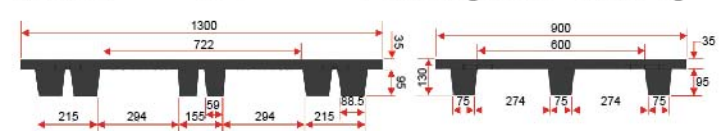

Style : Nestable
Bottom Support : 18 Feet
Material : PP
Static Load : 2000 kg
Dynamic Load : 1000 kg (wrapping)
Racking Load : N/A kg