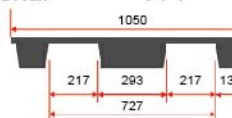

# Cory Series Oneway & Export Pallets

**BLS 1010 MH** Cory Nestable Pallet 1010 MH  
Size 1050x1050x130 mm.

4 way 2 way 2 way

Style : Nestable  
Bottom Support : 9 Feet  
Material : PP

Static Load : 2000 kg  
Dynamic Load : 1000 kg (wrapping)  
Racking Load : N/A kg