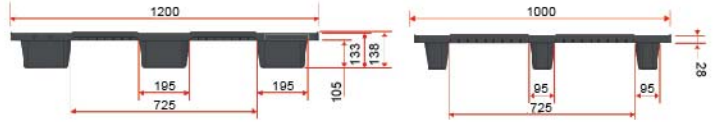

## NLV 1012 NR Caudip Nestable Pallet 1012

Size 1000x1200x133 mm.

4 way 4 way 4 way

Style	: Nestable	Static Load	: 2000 kg
Bottom Support	: 9 Feet	Dynamic Load	: 1000 kg (wrapping)
Material	: PP	Racking Load	: N/A kg