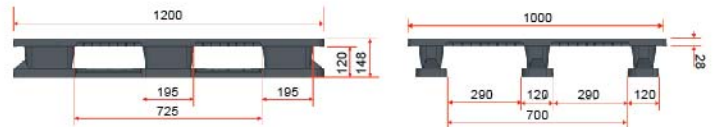

Caudip Series

Oneway & Export Pallets

NLV 1012 NR Caudip Nestable Pallet 1012

Size 1000x1200x133 mm.

4 way 4 way 4 way

Style	: Nestable	Static Load	: 2000 kg
Bottom Support	: 9 Feet	Dynamic Load	: 1000 kg (wrapping)
Material	: PP	Racking Load	: N/A kg

NLS 1012 NR Caudip Nestable Solid Pallet 1012

Size 1000x1200x133 mm.

4 way 4 way 4 way

Style	: Nestable	Static Load	: 2000 kg
Bottom Support	: 9 Feet	Dynamic Load	: 1000 kg (wrapping)
Material	: PP	Racking Load	: N/A kg

SLV 1012 NR Caudip 3 Runners Pallet 1012

Size 1000x1200x148 mm.

4 way 2 way 2 way

Style	: Stackable	Static Load	: 2000 kg
Bottom Support	: 3 Runners	Dynamic Load	: 1500 kg (wrapping)
Material	: PP	Racking Load*	: 300 kg (wrapping) (For Selective Racking)

SLS 1012 NR Caudip 3 Runners Solid Pallet 1012

Size 1000x1200x148 mm.

4 way 2 way 2 way

Style	: Stackable	Static Load	: 2000 kg
Bottom Support	: 3 Runners	Dynamic Load	: 1500 kg (wrapping)
Material	: PP	Racking Load*	: 300 kg (wrapping) (For Selective Racking)

Beta Series

Oneway & Export Pallets

NLV 1111 BT Beta Nestable Export Pallet 1111BT

Size 1100x1100x75 mm.

4 way N/A N/A

Style	: Nestable	Static Load	: 2000 kg
Bottom Support	: Tray	Dynamic Load	: 2000 kg (wrapping)
Material	: PP	Racking Load	: N/A kg

Remark: *Racking load is specified under Selective rack. However, Racking load capability may vary with different product packaging, and different fork entry.

Under other type of rack such as Drive-In rack, please contact salesperson.

**Pallet dimension and weight are produced with tolerance. Standard dimension allowance range: +/-0.7% ; weight tolerance +/-1 kg.