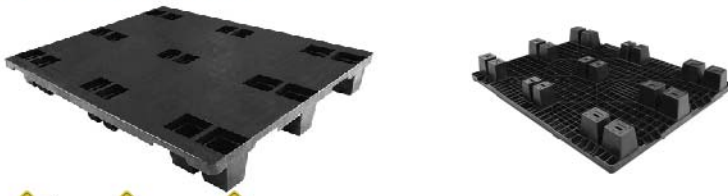

NLS 0912 UT Utah Nestable Solid Pallet 0912

Size 900x1200x130 mm.