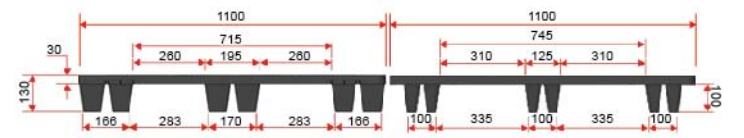

Style : Nestable | Static Load : 2000 kg
Bottom Support : 36 Feet | Dynamic Load : 1000 kg (wrapping)
Material : PP | Racking Load : N/A kg