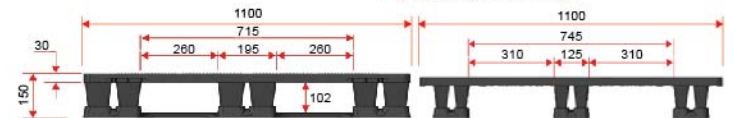

Utah Series Oneway & Export Pallets

SLV 1011 UT Utah 3 Runners Pallet 1011
Size 1000x1100x150 mm.

4 way 4 way 2 way

Style : Stackable | Static Load : 2000 kg
Bottom Support : 3 Runners | Dynamic Load : 1000 kg (wrapping)
Material : PP | Racking Load* : 300 kg (For Selective Racking)

SLV 1012 UT Utah 3 Runners Pallet 1012
Size 1000x1200x150 mm.

4 way 4 way 2 way

Style : Stackable | Static Load : 2000 kg
Bottom Support : 3 Runners | Dynamic Load : 1000 kg (wrapping)
Material : PP | Racking Load* : 300 kg (For Selective Racking)

SLV 1111 UT Utah 3 Runners Pallet 1111
Size 1100x1100x150 mm.

4 way 4 way 2 way

Style : Stackable | Static Load : 2000 kg
Bottom Support : 3 Runners | Dynamic Load : 1000 kg (wrapping)
Material : PP | Racking Load* : 300 kg (For Selective Racking)

SLS 1011 UT Utah 3 Runners Solid Pallet 1011
Size 1000x1100x150 mm.

4 way 4 way 2 way

Style : Stackable | Static Load : 2000 kg
Bottom Support : 3 Runners | Dynamic Load : 1000 kg (wrapping)
Material : PP | Racking Load* : 300 kg (For Selective Racking)

SLS 1012 UT Utah 3 Runners Solid Pallet 1012
Size 1000x1200x150 mm.

4 way 4 way 2 way

Style : Stackable | Static Load : 2000 kg
Bottom Support : 3 Runners | Dynamic Load : 1000 kg (wrapping)
Material : PP | Racking Load* : 300 kg (For Selective Racking)

SLS 1111 UT Utah 3 Runners Solid Pallet 1111
Size 1100x1100x150 mm.

4 way 4 way 2 way

Style : Stackable | Static Load : 2000 kg
Bottom Support : 3 Runners | Dynamic Load : 1000 kg (wrapping)
Material : PP | Racking Load* : 300 kg (For Selective Racking)

Remark: *Racking load is specified under Selective rack. However, Racking load capability may vary with different product packaging, and different fork entry. Under other type of rack such as Drive-In rack, please contact salesperson.