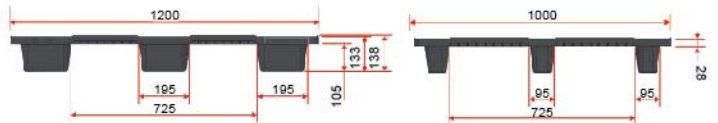

Caudip Series

Oneway & Export Pallets

NLV 1012 NR Caudip Nestable Pallet 1012

Size 1000x1200x133 mm.

4 way 4 way 4 way

Style	: Nestable	Static Load	: 2000 kg
Bottom Support	: 9 Feet	Dynamic Load	: 1000 kg (wrapping)
Material	: PP	Racking Load	: N/A kg

NLS 1012 NR Caudip Nestable Solid Pallet 1012

Size 1000x1200x133 mm.

4 way 4 way 4 way

Style	: Nestable	Static Load	: 2000 kg
Bottom Support	: 9 Feet	Dynamic Load	: 1000 kg (wrapping)
Material	: PP	Racking Load	: N/A kg

SLV 1012 NR Caudip 3 Runners Pallet 1012

Size 1000x1200x148 mm.

4 way 2 way 2 way

Style	: Stackable	Static Load	: 2000 kg
Bottom Support	: 3 Runners	Dynamic Load	: 1500 kg (wrapping)
Material	: PP	Racking Load*	: 300 kg (wrapping) (For Selective Racking)

SLS 1012 NR Caudip 3 Runners Solid Pallet 1012

Size 1000x1200x148 mm.

4 way 2 way 2 way

Style	: Stackable	Static Load	: 2000 kg
Bottom Support	: 3 Runners	Dynamic Load	: 1500 kg (wrapping)
Material	: PP	Racking Load*	: 300 kg (wrapping) (For Selective Racking)

Beta Series

Oneway & Export Pallets

NLV 1111 BT Beta Nestable Export Pallet 1111BT

Size 1100x1100x75 mm.

4 way N/A N/A

Style	: Nestable	Static Load	: 2000 kg
Bottom Support	: Tray	Dynamic Load	: 2000 kg (wrapping)
Material	: PP	Racking Load	: N/A kg

Remark: *Racking load is specified under Selective rack. However, Racking load capability may vary with different product packaging, and different fork entry.

Under other type of rack such as Drive-In rack, please contact salesperson.

**Pallet dimension and weight are produced with tolerance. Standard dimension allowance range: +/-0.7% ; weight tolerance +/-1 kg.