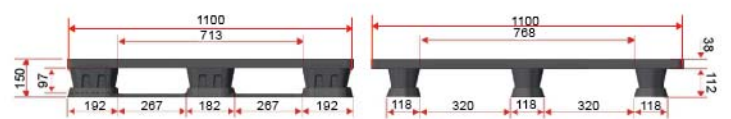

Remark: *Racking load is specified under Selective rack. However, Racking load capability may vary with different product packaging, and different fork entry. Under other type of rack such as Drive-In rack, please contact salesperson.
**Pallet dimension and weight are produced with tolerance. Standard dimension allowance range: +/-0.7% ; weight tolerance +/-1 kg.