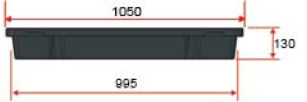

2 way 2 way 2 way

Style : Nestable
Bottom Support : 3 Runners
Material : PP

Static Load : 2000 kg
Dynamic Load : 2000 kg (wrapping)
Racking Load : N/A kg