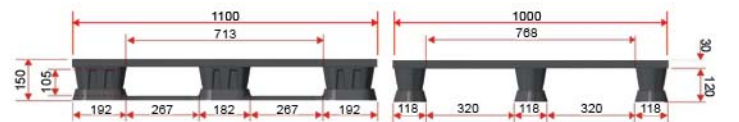

**NLV 1012 LT** Lepto Nestable Pallet 1012  
Size 1000x1200x130 mm.

Style : Nestable | Static Load : 1500 kg  
Bottom Support : 9 Feet | Dynamic Load : 1000 kg (wrapping)  
Material : PP | Racking Load : N/A kg

**NLV 1111 LT** Lepto Nestable Pallet 1111  
Size 1100x1100x130 mm.

Style : Nestable | Static Load : 1500 kg  
Bottom Support : 9 Feet | Dynamic Load : 1000 kg (wrapping)  
Material : PP | Racking Load : N/A kg

**SLV 1011 LT** Lepto 3 Runners Pallet 1011  
Size 1000x1100x150 mm.

Style : Stackable | Static Load : 1500 kg  
Bottom Support : 3 Runners | Dynamic Load : 1200 kg (wrapping)  
Material : PP | Racking Load : N/A kg