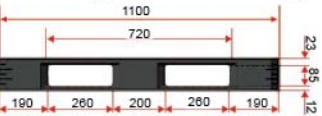

Static Load : 3000 kg

Dynamic Load : 1500 kg

(wrapping)

Racking Load : N/A kg