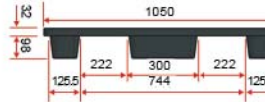

2 way 2 way 2 way

Style : Nestable
Bottom Support : 3 Runners
Material : PP

Static Load : 2000 kg
Dynamic Load : 2000 kg (wrapping)
Racking Load : N/A kg