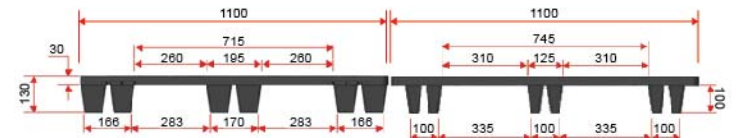

Style : Nestable | Static Load : 2000 kg
Bottom Support : 36 Feet | Dynamic Load : 1000 kg (wrapping)
Material : PP | Racking Load : N/A kg