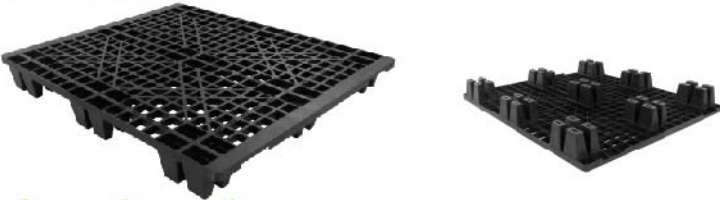

# Utah Series Oneway & Export Pallets

**NLV 1011 UT** Utah Nestable Pallet 1011  
Size 1000x1100x130 mm.

Style : Nestable | Static Load : 2000 kg  
Bottom Support : 36 Feet | Dynamic Load : 1000 kg (wrapping)  
Material : PP | Racking Load : N/A kg

**NLV 1012 UT** Utah Nestable Pallet 1012  
Size 1000x1200x130 mm.

Style : Nestable | Static Load : 2000 kg  
Bottom Support : 36 Feet | Dynamic Load : 1000 kg (wrapping)  
Material : PP | Racking Load : N/A kg