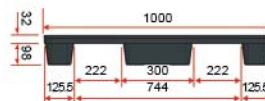

2 way 2 way 2 way

Style : Nestable
Bottom Support : 3 Runners
Material : PP

Static Load : 2000 kg
Dynamic Load : 2000 kg (wrapping)
Racking Load : N/A kg