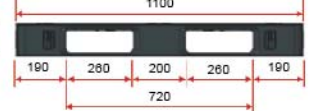

Static Load : 2000/3000 kg

(on application use)

Dynamic Load : 1000 kg

(wrapping)

Racking Load : N/A kg