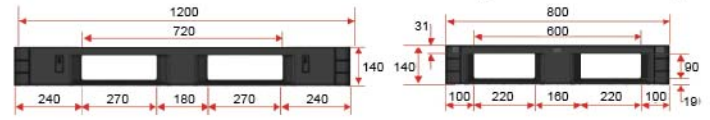

Spino Series Oneway & Export Pallets

WLV 0812 NR Spino 6 Runners Export Pallet 0812
Size 800x1200x140 mm.

4 way 4 way N/A

Style : Full-Perimeter
Bottom Support : Cross
Material : PP
Static Load : 3000 kg
Dynamic Load : 1000 kg (wrapping)
Racking Load : N/A kg

WMV 0812 NR Spino 6 Runners Pallet 0812
Size 800x1200x140 mm.

4 way 4 way N/A

Style : Full-Perimeter
Bottom Support : Cross
Material : HDPE
Static Load : 4000 kg
Dynamic Load : 1000 kg (wrapping)
Racking Load : N/A kg

WMV 0812 SS-3 Spino 6 Runners Pallet 0812 with steel reinforced
Size 800x1200x140 mm.

4 way 4 way N/A

Style : Full-Perimeter
Bottom Support : Cross
Material : HDPE
Static Load : 4500 kg
Dynamic Load : 1500 kg (wrapping)
Racking Load : 1000 kg

Style : Full-Perimeter
Bottom Support : Cross
Material : PP

4 way 4 way N/A

No	Item No	Size WxLxH (mm.)	Static Load (kg.)	Dynamic Load (wrapping) (kg.)	Racking Load (selective) (kg.)	Steel Reinforced	Drawing Specification (mm.)
1	WLV 1010 NR	1016x1016x122	3000	1500	N/A	NO	
2	WLV 1011 NR	1016x1100x122	3000	1500	N/A	NO	
3	WLV 1012 NR	1016x1219x122	3000	1500	N/A	NO	
4	WLV 1111 NR	1100x1100x122	3000	1500	N/A	NO	
5	WLV 1112 NR	1100x1219x122	3000	1500	N/A	NO