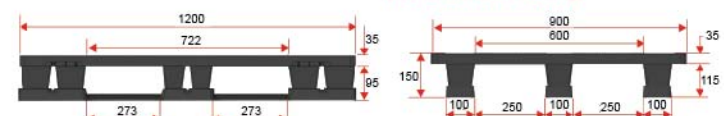

Style : Stackable
Bottom Support : 3 Runners
Material : PP
Static Load : 2000 kg
Dynamic Load : 1000 kg (wrapping)
Racking Load* : 200 kg (For Selective Racking)