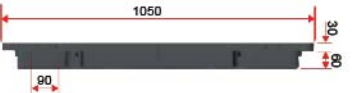

2 way N/A N/A

Style : Nestable
Bottom Support : 3 Runners
Material : PP

Static Load : 2500 kg
Dynamic Load : 2000 kg (wrapping)
Racking Load : N/A kg