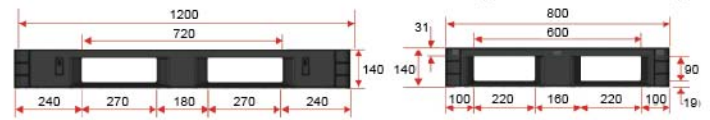

Style : Full-Perimeter
Bottom Support : Cross
Material : PP

4 way 4 way N/A

No	Item No	Size WxLxH (mm.)	Static Load (kg.)	Dynamic Load (wrapping) (kg.)	Racking Load (selective) (kg.)	Steel Reinforced	Drawing Specification (mm.)
1	WLV 1010 NR	1016x1016x122	3000	1500	N/A	NO	
2	WLV 1011 NR	1016x1100x122	3000	1500	N/A	NO	
3	WLV 1012 NR	1016x1219x122	3000	1500	N/A	NO	
4	WLV 1111 NR	1100x1100x122	3000	1500	N/A	NO	
5	WLV 1112 NR	1100x1219x122	3000	1500	N/A	NO