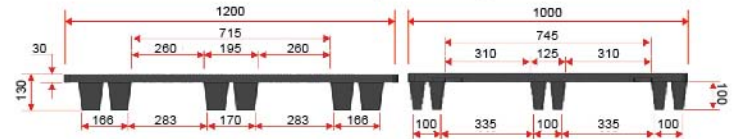

Style : Nestable | Static Load : 2000 kg
Bottom Support : 36 Feet | Dynamic Load : 1000 kg (wrapping)
Material : PP | Racking Load : N/A kg