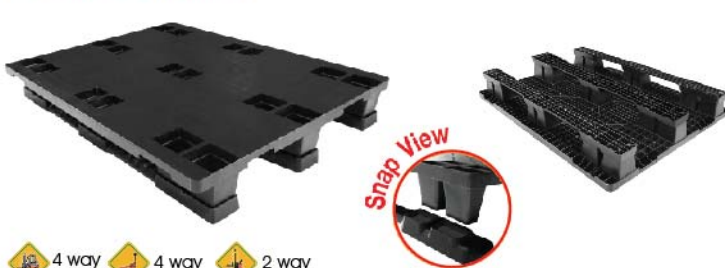

SLS 0912 UT Utah 3 Runners Solid Pallet 0912

Size 900x1200x150 mm.

4 way 4 way 2 way

Style : Stackable
Bottom Support : 3 Runners
Material : PP
Static Load : 2000 kg
Dynamic Load : 1000 kg (wrapping)
Racking Load* : 200 kg (For Selective Racking)