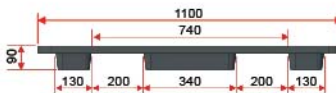

2 way N/A N/A

Style : Nestable
Bottom Support : 3 Runners
Material : PP

Static Load : 2500 kg
Dynamic Load : 2000 kg (wrapping)
Racking Load : N/A kg