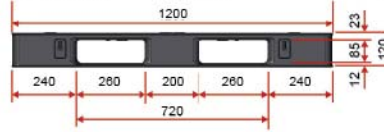

## WLW 1012 JN Jaino 6 Runners Export Pallet 1012

Size 1000x1200x120 mm.

4 way 4 way N/A

Style : Full-Perimeter

Bottom Support : Cross

Material : PP

Static Load : 2000/3000 kg

(on application use)