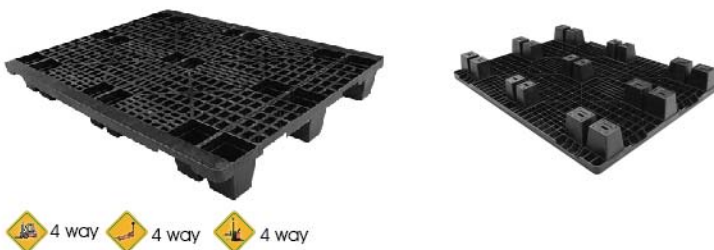

NLV 0912 UT Utah Nestable Pallet 0912
Size 900x1200x130 mm.