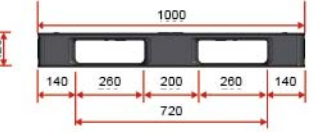

Static Load : 2000/3000 kg

(on application use)

Dynamic Load : 1000 kg

(wrapping)

Racking Load : N/A kg