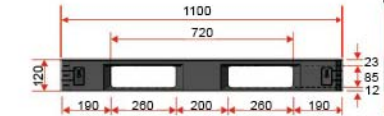

## WLW 1111 NN Nano 6 Runners Export Pallet 1111

Size 1100x1100x120 mm.

4 way 4 way N/A

Style : Full-Perimeter

Bottom Support : Cross

Material : PP

Static Load : 3000 kg

Dynamic Load : 1500 kg