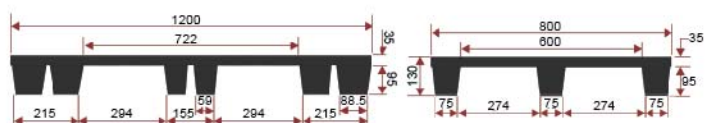

Style : Nestable | Static Load : 2000 kg
Bottom Support : 18 Feet | Dynamic Load : 1000 kg (wrapping)
Material : PP | Racking Load : N/A kg