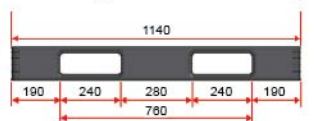

Static Load : 3000 kg

Dynamic Load : 2000 kg

(wrapping)

Racking Load : N/A kg