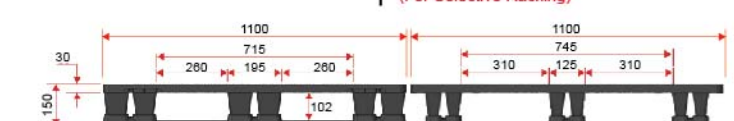

**SLS 1011 UT** Utah 3 Runners Solid Pallet 1011  
Size 1000x1100x150 mm.

4 way 4 way 2 way

Style : Stackable | Static Load : 2000 kg  
Bottom Support : 3 Runners | Dynamic Load : 1000 kg (wrapping)  
Material : PP | Racking Load\* : 300 kg (For Selective Racking)

**SLS 1012 UT** Utah 3 Runners Solid Pallet 1012  
Size 1000x1200x150 mm.

4 way 4 way 2 way

Style : Stackable | Static Load : 2000 kg  
Bottom Support : 3 Runners | Dynamic Load : 1000 kg (wrapping)  
Material : PP | Racking Load\* : 300 kg (For Selective Racking)

**SLS 1111 UT** Utah 3 Runners Solid Pallet 1111  
Size 1100x1100x150 mm.

4 way 4 way 2 way

Style : Stackable | Static Load : 2000 kg  
Bottom Support : 3 Runners | Dynamic Load : 1000 kg (wrapping)  
Material : PP | Racking Load\* : 300 kg (For Selective Racking)