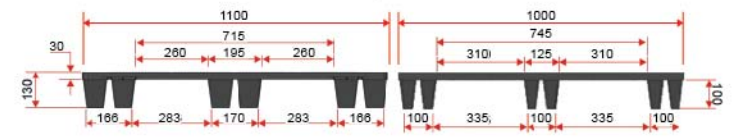

Style : Nestable | Static Load : 2000 kg
Bottom Support : 36 Feet | Dynamic Load : 1000 kg (wrapping)
Material : PP | Racking Load : N/A kg