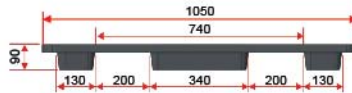

2 way N/A N/A

Style : Nestable
Bottom Support : 3 Runners
Material : PP

Static Load : 2500 kg
Dynamic Load : 2000 kg (wrapping)
Racking Load : N/A kg