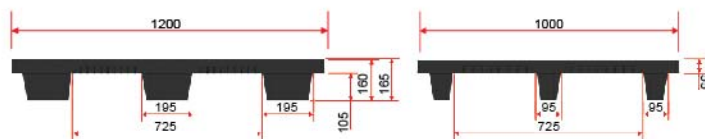

Style	: Nestable	Static Load	: 3000 kg
Bottom Support	: 9 Feet	Dynamic Load	: 1500 kg (wrapping)
Material	: PP	Racking Load	: N/A kg