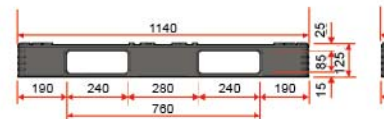

## WLW 1414 DFS Dilop 6 Runners Export Pallet 1414 with stopper for drum

Size 1140x1140x125 mm.

4 way 4 way N/A

Style : Full-Perimeter

Bottom Support : Cross

Material : PP

Static Load : 3000 kg

Dynamic Load : 2000 kg