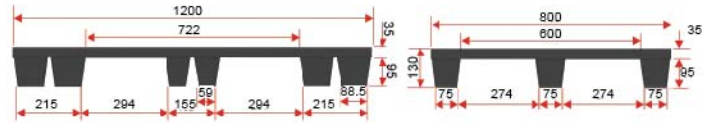

Style : Nestable | Static Load : 2000 kg
Bottom Support : 18 Feet | Dynamic Load : 1000 kg (wrapping)
Material : PP | Racking Load : N/A kg