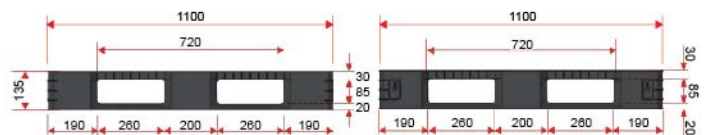

## WLV 1111 TR Toro 6 Runners Pallet 1111

Size 1100x1100x135 mm.

Style : Full-Perimeter

Bottom Support : Cross

Material : PP

Static Load : 4000 kg

Dynamic Load : 2000 kg (wrapping)

Racking Load : N/A kg