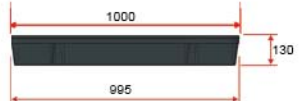

2 way 2 way 2 way

Style : Nestable
Bottom Support : 3 Runners
Material : PP

Static Load : 2000 kg
Dynamic Load : 2000 kg (wrapping)
Racking Load : N/A kg