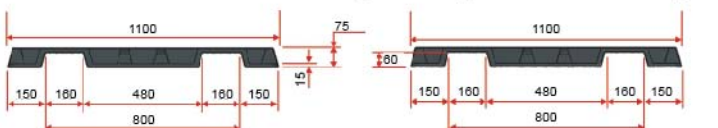

## NLV 1111 BT Beta Nestable Export Pallet 1111BT

Size 1100x1100x75 mm.

4 way N/A N/A

Style	: Nestable	Static Load	: 2000 kg
Bottom Support	: Tray	Dynamic Load	: 2000 kg (wrapping)
Material	: PP	Racking Load	: N/A kg