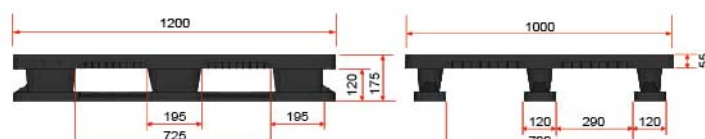

Style	: Stackable	Static Load	: 3500 kg
Bottom Support	: 3 Runners	Dynamic Load	: 2000 kg (wrapping)
Material	: PP	Racking Load*	: 600 kg (For Selective Racking) (wrapping)